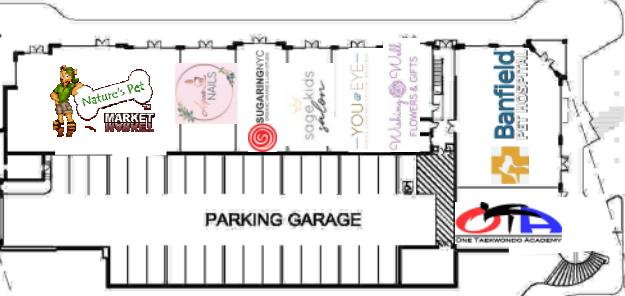

HOOD STREET

BURNS STREET

BUILDING 3 (LOWER) - 5658 HOOD STREET

LOWER LEVEL

CENTRAL VILLAGE

BUILDING 4 - 1554 GARDEN STREET

GARDEN STREET

HOOD STREET

BUILDING 3 (UPPER) - 21900 WILLAMETTE DRIVE

BUILDING 2 - 22000 WILLAMETTE DRIVE

PUBLIC LIBRARY

BURNS STREET

WILLAMETTE DRIVE

FIT FOR LIFE EXERCISE CENTER

LOWER LEVEL