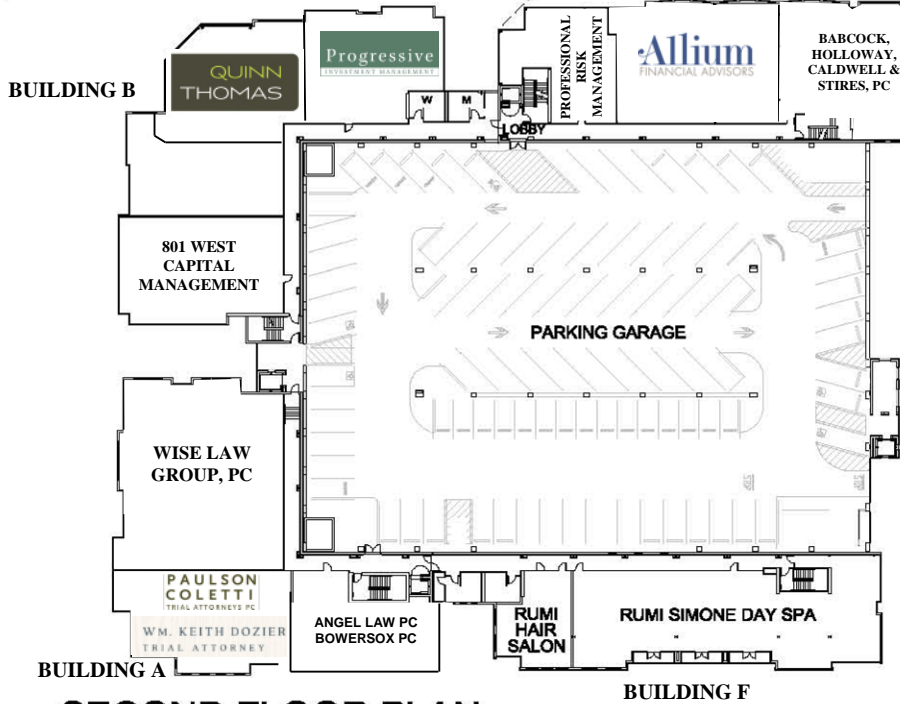

### THIRD FLOOR PLAN

**LAKE VIEW VILLAGE**

LAKE OSWEGO, OR 97034

- BUILDING A – 385 FIRST STREET
- BUILDING B – 390 STATE STREET
- BUILDING C – 310 STATE STREET
- LAKE VIEW TAPHOUSE – 305 FIRST STREET
- BUILDING E – 315 FIRST STREET
- BUILDING F – 345 FIRST STREET

### SECOND FLOOR PLAN

### GROUND FLOOR PLAN