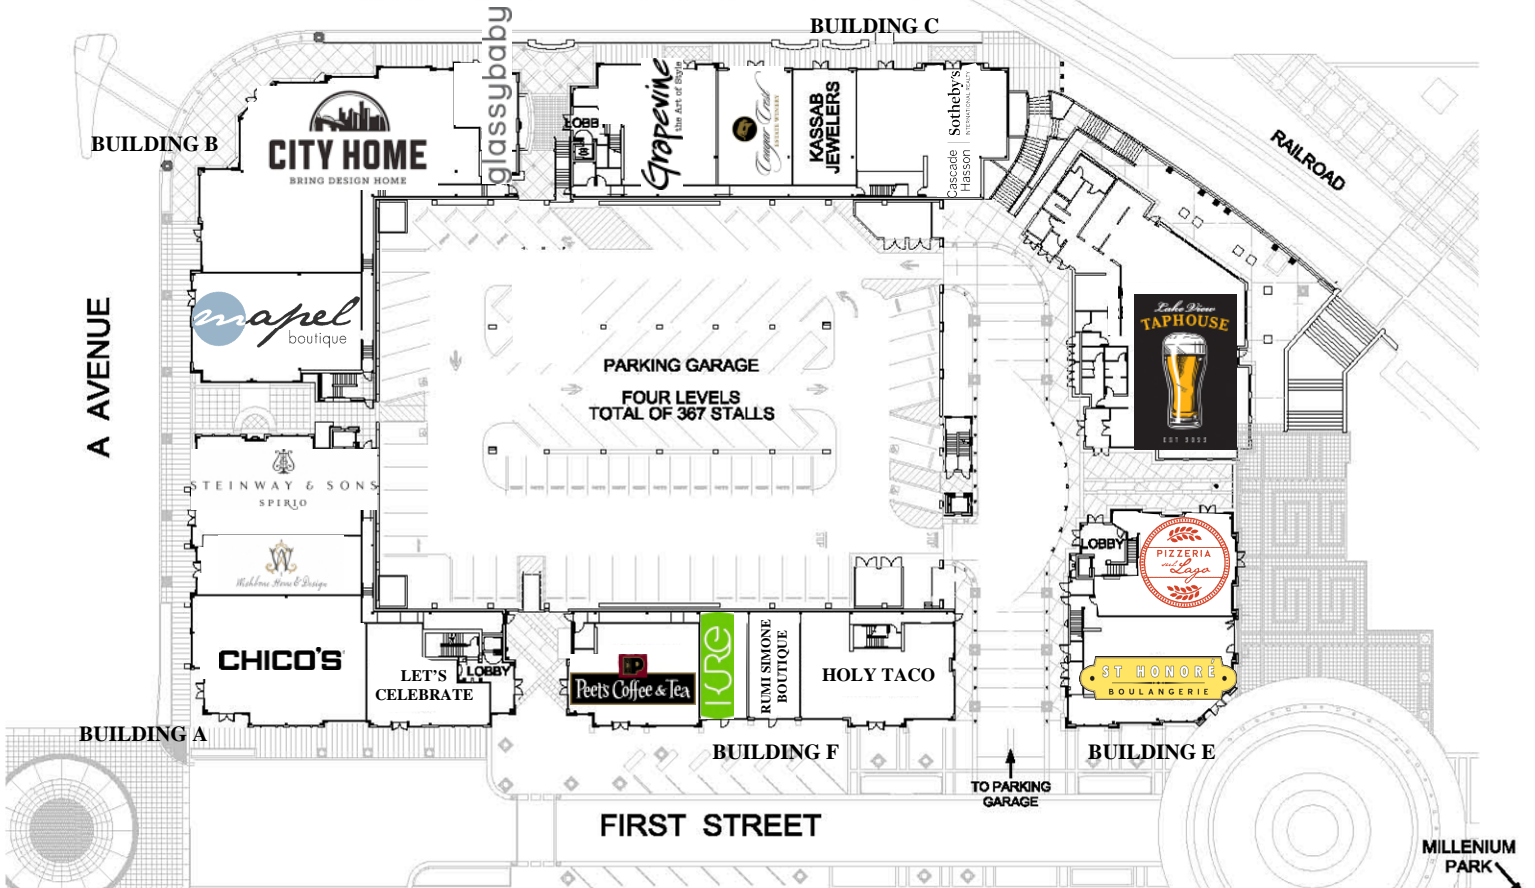

SECOND FLOOR PLAN

STATE STREET - OREGON STATE HIGHWAY 43