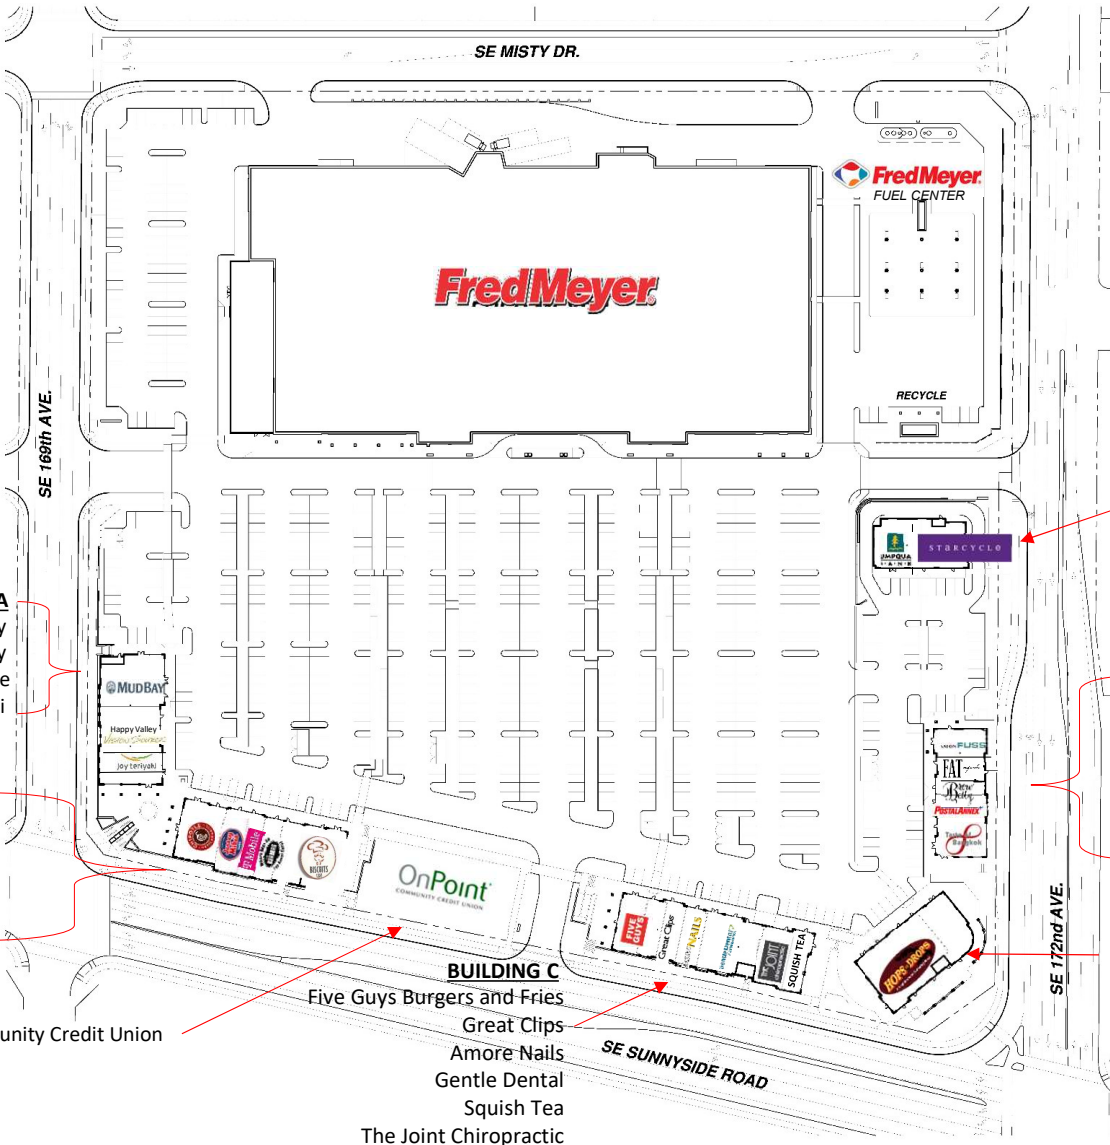

**BUILDING A**  
MudBay  
Happy Valley  
Vision Source  
Joy Teriyaki

**BUILDING B**  
Chipotle  
Jersey Mike's Subs  
T-Mobile  
The Barbers  
Biscuits Cafe

**BUILDING G**  
OnPoint Community Credit Union

**BUILDING C**  
Five Guys Burgers and Fries  
Great Clips  
Amore Nails  
Gentle Dental  
Squish Tea  
The Joint Chiropractic

**BUILDING F**  
StarCycle  
Umpqua Bank

**BUILDING E**  
Salon Fuss  
Fat Cupcake  
Brow Betty  
Postal Annex  
Taste of Bangkok

**BUILDING D**  
Hops n Drops

SE MISTY DR.

SE 168th AVE.

SE 172nd AVE.

SE SUNNYSIDE ROAD