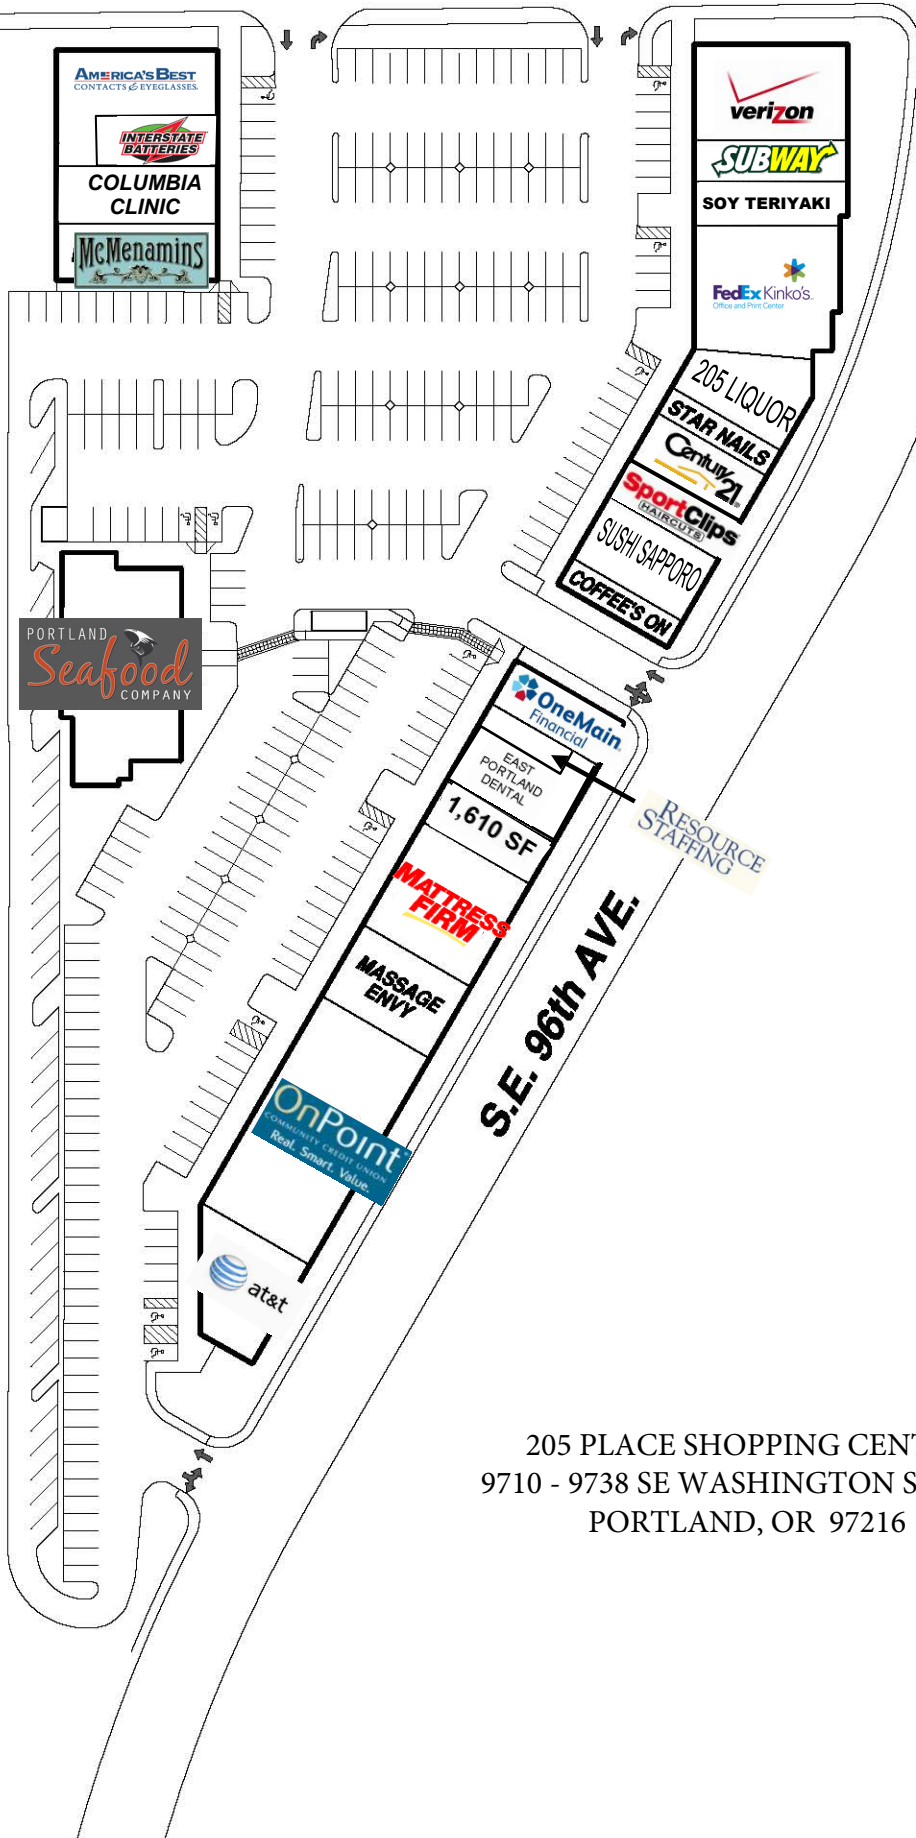

S.E. WASHINGTON ST.

INTERSTATE 205

205 PLACE SHOPPING CENTER
9710 - 9738 SE WASHINGTON STREET
PORTLAND, OR 97216