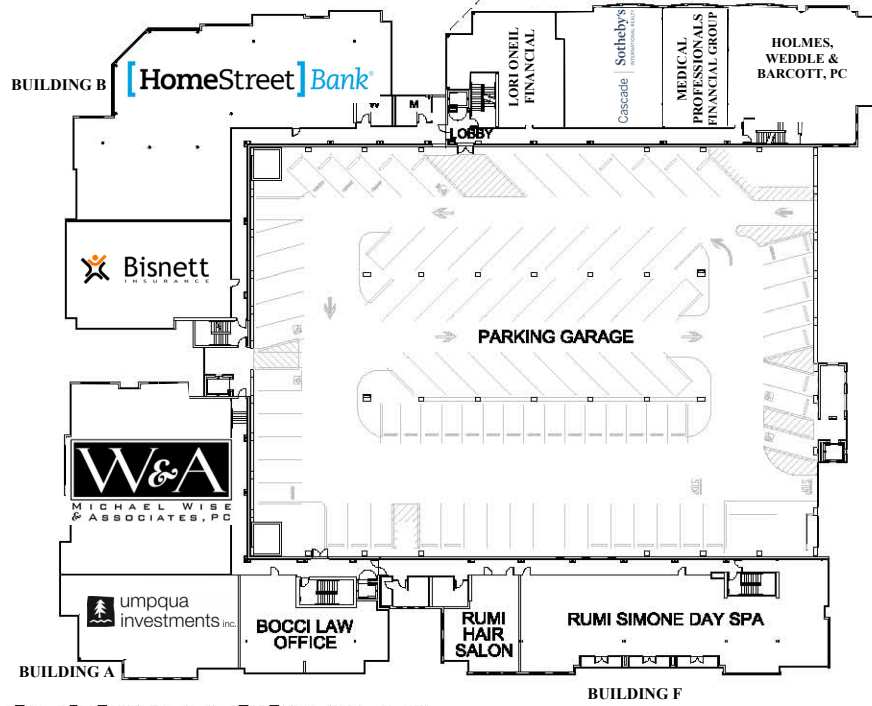

THIRD FLOOR PLAN

LAKE VIEW VILLAGE
310 - 390 N STATE STREET
LAKE OSWEGO, OR 97034

SECOND FLOOR PLAN

STATE STREET - OREGON STATE HIGHWAY 43

GROUND FLOOR PLAN