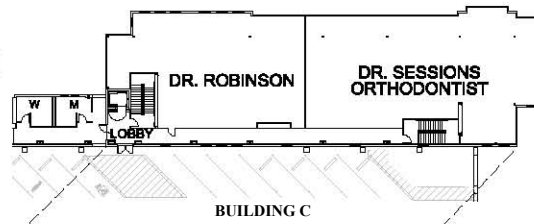

THIRD FLOOR PLAN

LAKE VIEW VILLAGE
310 - 390 N STATE STREET
LAKE OSWEGO, OR 97034

SECOND FLOOR PLAN

STATE STREET - OREGON STATE HIGHWAY 43

GROUND FLOOR PLAN