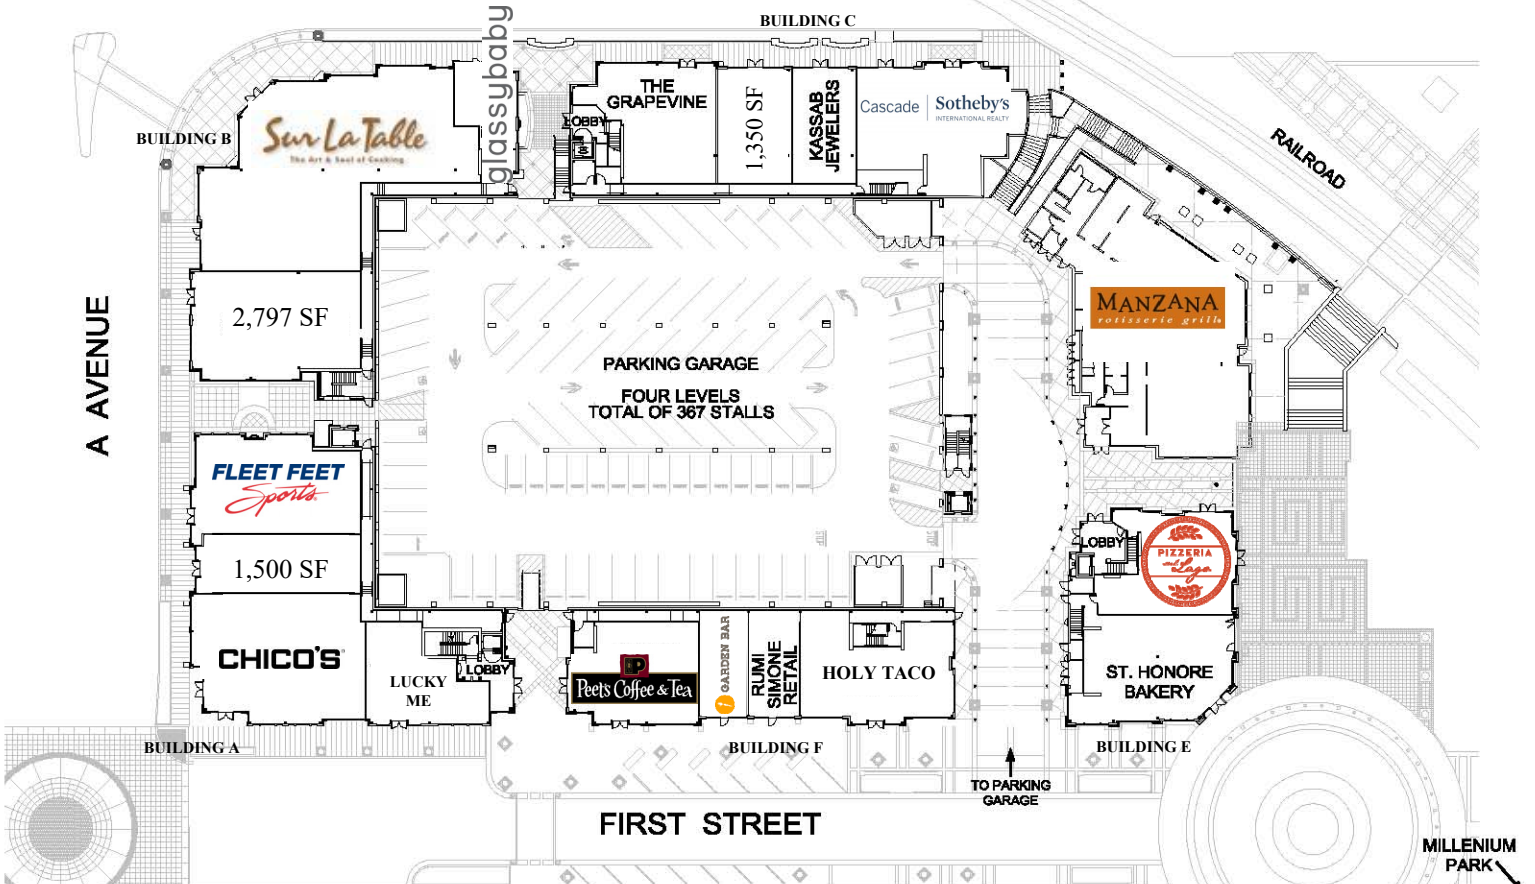

THIRD FLOOR PLAN

LAKE VIEW VILLAGE
310 - 390 N STATE STREET
LAKE OSWEGO, OR 97034

SECOND FLOOR PLAN

STATE STREET - OREGON STATE HIGHWAY 43

GROUND FLOOR PLAN