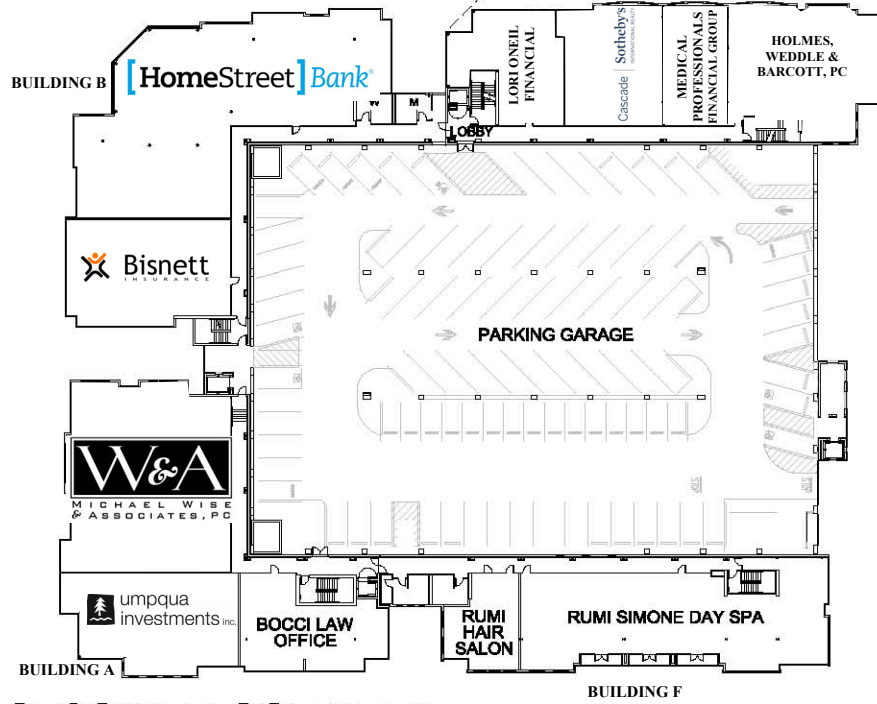

THIRD FLOOR PLAN

LAKE VIEW VILLAGE
310 - 390 N STATE STREET
LAKE OSWEGO, OR 97034

SECOND FLOOR PLAN

STATE STREET - OREGON STATE HIGHWAY 43

GROUND FLOOR PLAN