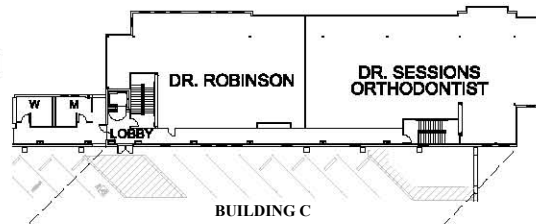

THIRD FLOOR PLAN

LAKE VIEW VILLAGE
310 - 390 N STATE STREET
LAKE OSWEGO, OR 97034

SECOND FLOOR PLAN

STATE STREET - OREGON STATE HIGHWAY 43

GROUND FLOOR PLAN