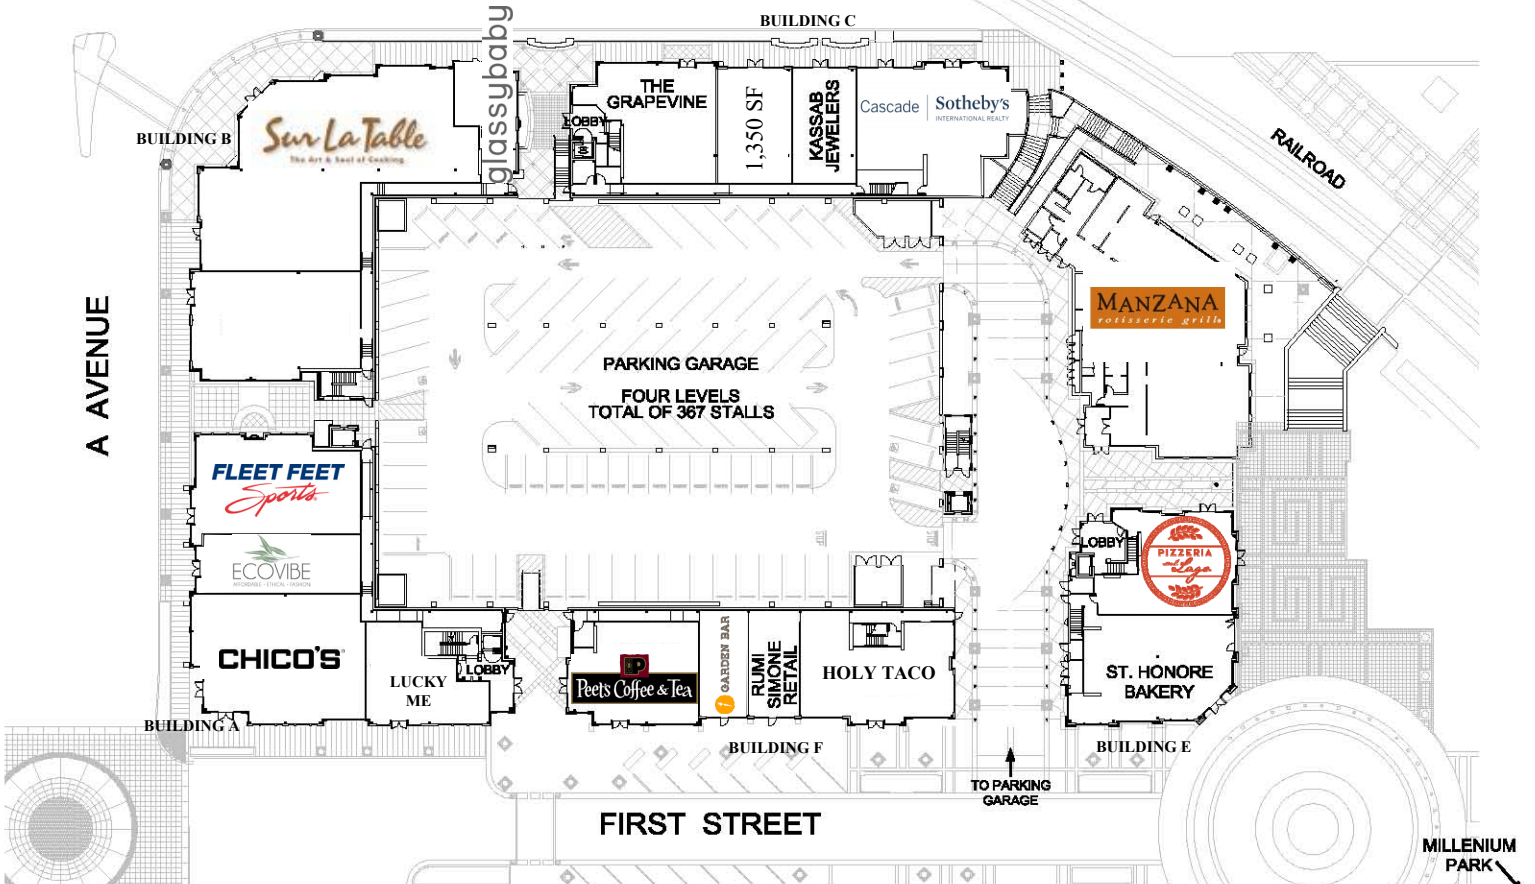

THIRD FLOOR PLAN

LAKE VIEW VILLAGE
310 - 390 N STATE STREET
LAKE OSWEGO, OR 97034

SECOND FLOOR PLAN

STATE STREET - OREGON STATE HIGHWAY 43

GROUND FLOOR PLAN