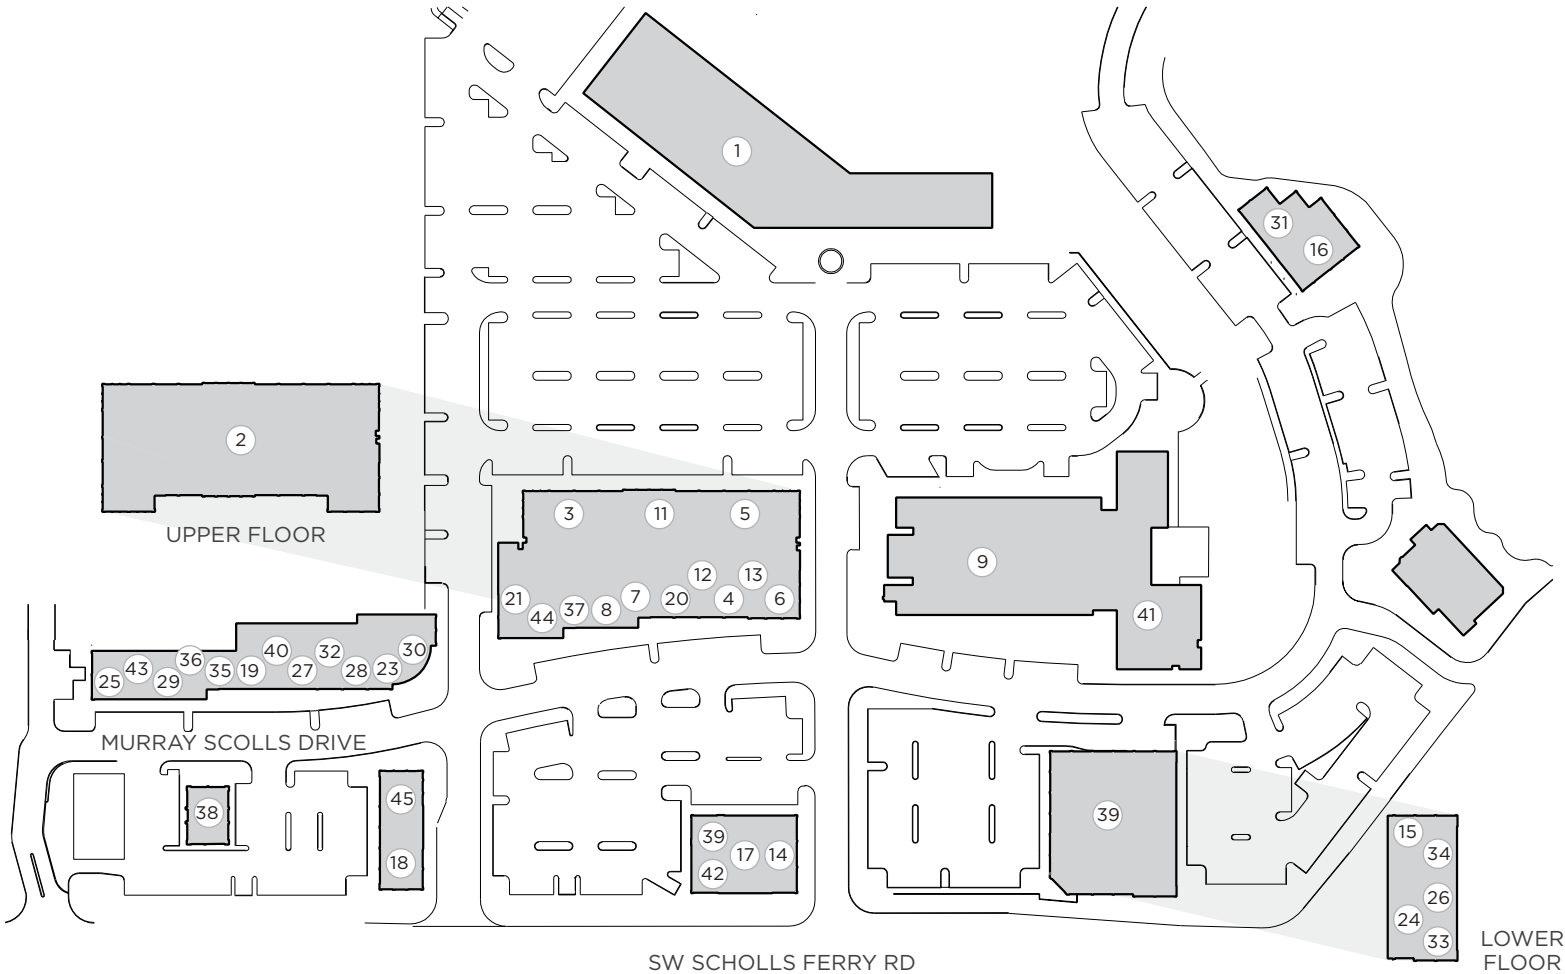

1,082 SF RETAIL SPACE AVAILABLE, BEAVERTON

14845 SW MURRAY SCHOLLS DRIVE, SUITE 109, BEAVERTON
1,082 SF RETAIL - AVAILABLE MAY 15, 2017

The Town Center sits at the busy corner of Southwest Scholls Ferry Road and Murray Boulevard with close proximity to mass transit and westside arterials and freeways.

STARBUCKS
24 HOUR FITNESS
WALGREENS

SPACE FEATURES:

HIGH CEILINGS
ABUNDANT FREE PARKING

MURRAY SCHOLLS TOWN CENTER CO-TENANCY

- 1.
- 2.
- 6.
- 7.
- 9.
- 12.
- 13.
- 14.
- 15.
- 16.
- 21.
- 22.
- 24.
- 28.
- 29.
- 30.
- 33.
- 38.
- 39.